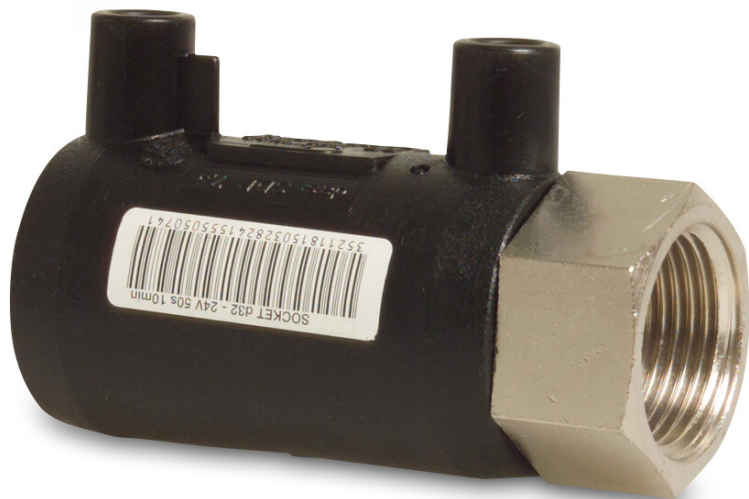

**Profec Adaptor socket  
PE100/brass nickel plated 90  
mm x 3" electrofusion socket x  
female thread SDR7,6 40VAC  
16bar 25bar black DVGW  
(7025424)**

# TECHNICAL SPECIFICATIONS

Colour	black
Material	PE100/brass
Approval	DVGW
Connection	electrofusion socket x female thread
Class	SDR7,6
Pressure, gas	16 bar
Pressure, water	25 bar
Size	90 mm x 3"
Voltage	40VAC

## PRODUCT INFORMATION

Transition fitting suitable for the connection of PE pipes and fittings with threaded fittings or valves. Complete with 4 mm electrical connector, welding indicator and barcode reader.