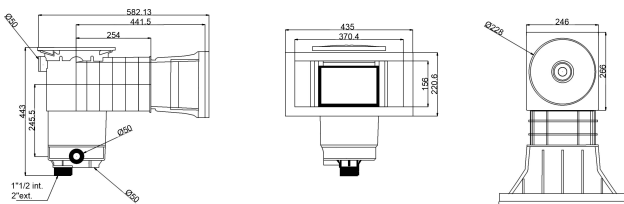

Weltico Skimmer ABS 1 1/2" x 2" female thread anthracite type A400 Design (7039315)

weltico

TECHNICAL SPECIFICATIONS

Type	A400 Design
Material	ABS/stainless steel
Suitable for	liner and concrete pools
Connection	female thread
Colour	anthracite
Size	1 1/2" x 2"

DIMENSIONS

A	565 mm
B	459 mm
E	246 mm
F	319 mm
G	370 mm
H	156 mm

PRODUCT INFORMATION

Approx. 7 m³/h (at a rate of 1.5 m/s) if connected to the 1 1/2" outlet with a Ø50 pipe
Approx. 10 m³/h (at a rate of 1.5 m/s) if connected to the 2" outlet with a Ø63 pipe