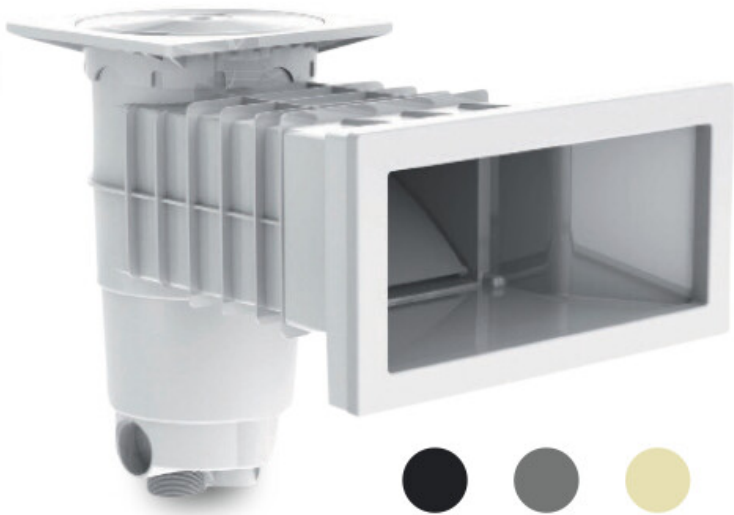

Weltico Skimmer ABS 1 1/2" x 2" female thread anthracite type A400 Design (7039315)

weltico

TECHNICAL SPECIFICATIONS

Type	A400 Design
Material	ABS/stainless steel
Suitable for	liner and concrete pools
Connection	female thread
Colour	anthracite
Size	1 1/2" x 2"

DIMENSIONS

A	565 mm
B	459 mm
E	246 mm
F	319 mm
G	370 mm
H	156 mm

PRODUCT INFORMATION

Approx. 7 m³/h (at a rate of 1.5 m/s) if connected to the 1 1/2" outlet with a Ø50 pipe
Approx. 10 m³/h (at a rate of 1.5 m/s) if connected to the 2" outlet with a Ø63 pipe