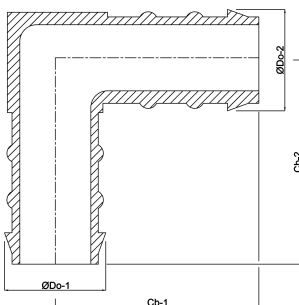

Hose tail elbow 90° nylon 4 mm
hose tail 10bar white (0440286)

TECHNICAL SPECIFICATIONS

Colour white

Material nylon

Connection hose tail

Temperature range 0°C - 80°C

Pressure 10 bar

Size 4 mm

DIMENSIONS

Cb-1 10.25 mm

Cb-2 10.25 mm

ØDo-1 4 mm

ØDo-2 4 mm

β 90°

Last modified date: 13/03/2026

Bosta UK Ltd.
Reflection House
Olding Road
Bury St. Edmunds
Suffolk
IP33 3TA
T +44 (0) 1284 716580
E enquiries@bosta.co.uk
<http://www.bosta.com>