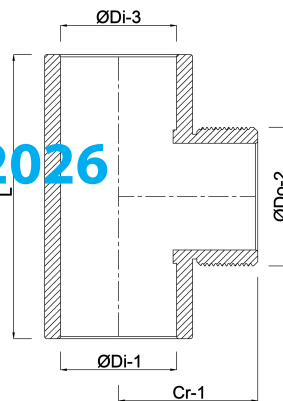

**Profec Adaptor T-piece 90°
PVC-U 32 mm x 1" x 32 mm
glue socket x male thread x
glue socket 10bar grey
(0110349)**

TECHNICAL SPECIFICATIONS

Colour	grey
Material	PVC-U
Connection	glue socket x male thread x glue socket
Pressure	10 bar
Size	32 mm x 1" x 32 mm

DIMENSIONS

Cr-1	65 mm
L	130 mm
ØDi-1	32 mm
ØDi-3	32 mm
β	90 °

Last modified date: 13/03/2026

Bosta UK Ltd.
Reflection House
Olding Road

Bury St. Edmunds
Suffolk
IP33 3TA
T +44 (0) 1284 716580
E enquiries@bosta.co.uk
<http://www.bosta.com>