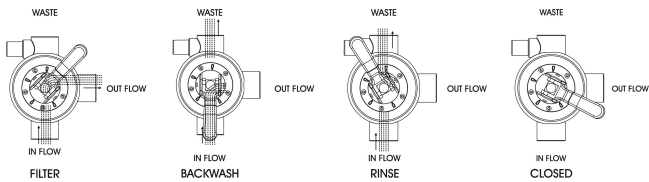

Flotide Multiport valve 1 1/2" female thread 4bar black for FSP top mount filter type 4-way clamp valve (0891914)

FLOTIDE

TECHNICAL SPECIFICATIONS

Colour	black
Feature	for FSP top mount filter
Connection	female thread
Pressure	4 bar
Max. temp.	50 °C
Type	4-way clamp valve
Flow rate	17 30mJ/cm2
Size	1 1/2"