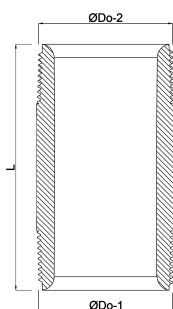

**Profec Nr. 23 Pipe nipple brass
3/4" male thread 40bar 60 mm
(0701822)**

TECHNICAL SPECIFICATIONS

Material	brass
Connection	male thread
Fitting nr.	Nr. 23
Pressure	40 bar
Size	3/4"
Length	60 mm

DIMENSIONS

F-1	16 mm
F-2	16 mm
L	60 mm
ØDo-1	3/4 "
ØDo-2	3/4 "

Last modified date: 13/03/2026

Bosta UK Ltd.
Reflection House
Olding Road
Bury St. Edmunds
Suffolk
IP33 3TA
T +44 (0) 1284 716580
E enquiries@bosta.co.uk
<http://www.bosta.com>