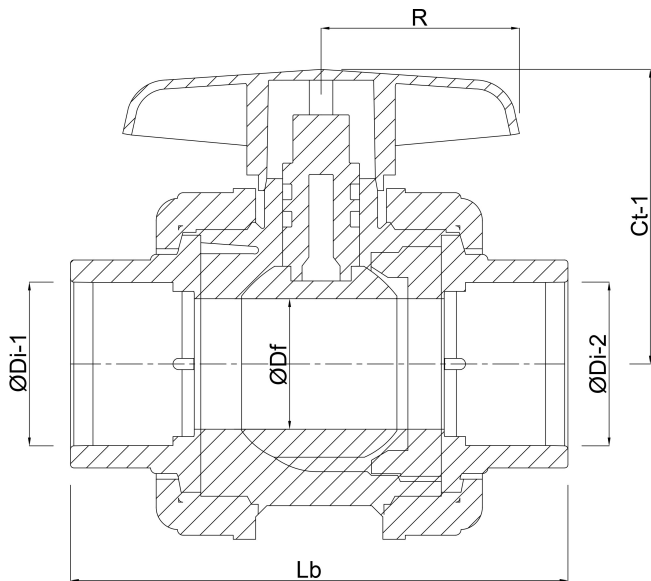

Material housing PVC-U

Material seal PE/EPDM

Connection glue socket

Temperature range 0°C - 60°C

Pressure 16 bar

Size 75 mm

# DIMENSIONS

Ct-1 126 mm

Lb 260 mm

R 111 mm

$\varnothing D_f$  65 mm

$\varnothing D_{i-1}$  75 mm

$\varnothing D_{i-2}$  75 mm

**Last modified date: 07/03/2026**