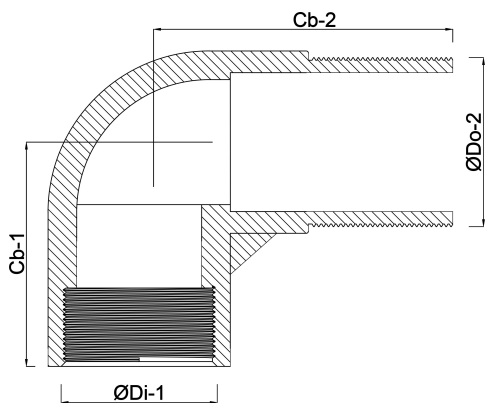

**Nr. 92 Elbow 90° bronze 2"
female thread x male thread
16bar (0720222)**

TECHNICAL SPECIFICATIONS

Material	bronze
Connection	female thread x male thread
Fitting nr.	Nr. 92
Size	2"
Pressure	16 bar

DIMENSIONS

Cb-1	67 mm
Cb-2	73 mm
ØDi-1	2 "
ØDo-1	2 "
β	90 °

Last modified date: 13/03/2026

Bosta UK Ltd.
Reflection House
Olding Road
Bury St. Edmunds
Suffolk
IP33 3TA
T +44 (0) 1284 716580
E enquiries@bosta.co.uk
<http://www.bosta.com>