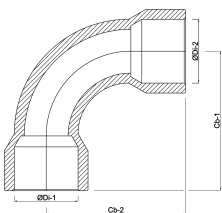

**Profec Long bend 90° PVC-U 63  
mm glue socket 10bar grey  
type made from tubing  
(0110191)**

# TECHNICAL SPECIFICATIONS

Colour	grey
Type	made from tubing
Material	PVC-U
Connection	glue socket
Size	63 mm
Pressure	10 bar

## DIMENSIONS

Cb-1	150 mm
Cb-2	150 mm
Mold	hand formed
ØDi-1	63 mm
ØDi-2	63 mm
β	90 °

**Last modified date: 13/03/2026**

Bosta UK Ltd.  
Reflection House  
Olding Road  
Bury St. Edmunds  
Suffolk  
IP33 3TA  
T +44 (0) 1284 716580  
E [enquiries@bosta.co.uk](mailto:enquiries@bosta.co.uk)  
<http://www.bosta.com>