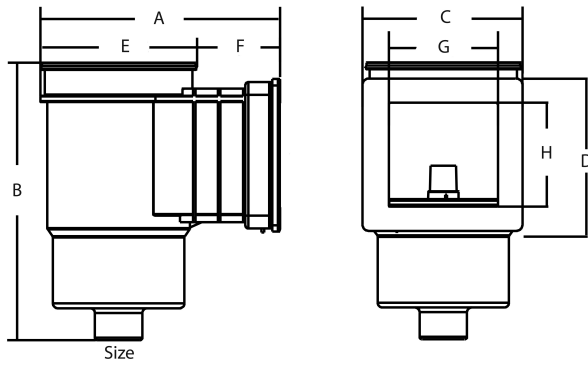

**Flotide Skimmer ABS 1 1/2"**  
**female thread white**  
**rectangular type Compact**  
**(7006428)**

**FLOTIDE**

**bosta**  
bringing water to life

# TECHNICAL SPECIFICATIONS

Colour	white
Type	Compact
Material	ABS/stainless steel
Suitable for	liner pools
Model	rectangular
Connection	female thread
Width	215 mm
Size	1 1/2"

# DIMENSIONS

A	235 mm
B	310 mm
C	220 mm
D	210 mm
E	195 mm
F	40 mm
G	140 mm

H

132 mm

**Last modified date: 09/03/2026**

Bosta UK Ltd.  
Reflection House  
Olding Road  
Bury St. Edmunds  
Suffolk  
IP33 3TA  
T +44 (0) 1284 716580  
E [enquiries@bosta.co.uk](mailto:enquiries@bosta.co.uk)  
<http://www.bosta.com>