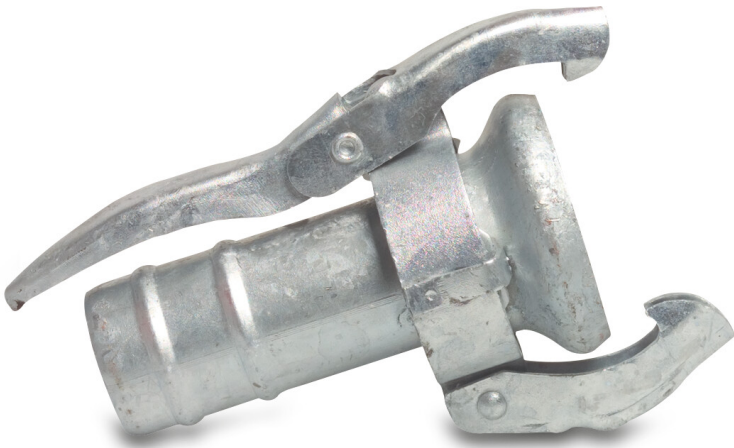

**Quick coupler adaptor steel  
galvanised 159 mm x 159 mm  
female part Perrot x hose tail  
type Perrot (0200396)**

# TECHNICAL SPECIFICATIONS

Type	Perrot
Material	steel
Surface treatment	galvanised
Connection	female part Perrot x hose tail
Wall thickness	2,0 mm
Size	159 mm x 159 mm
Length	285 mm
Outer ø	202 mm

**Last modified date: 23/05/2026**