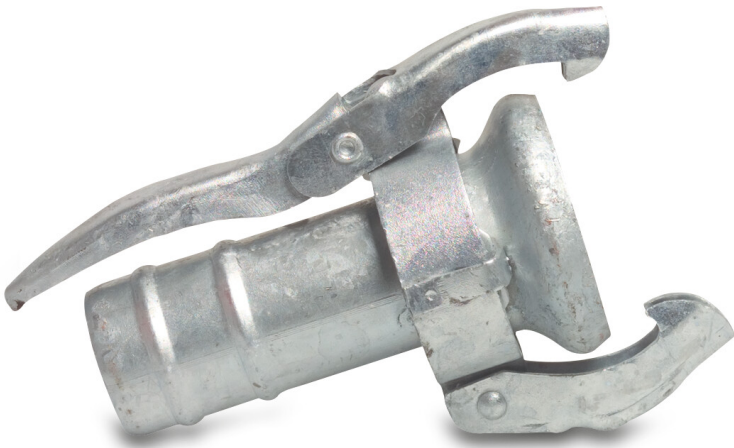

**Quick coupler adaptor steel
galvanised 159 mm x 159 mm
female part Perrot x hose tail
type Perrot (0200396)**

TECHNICAL SPECIFICATIONS

Type	Perrot
Material	steel
Surface treatment	galvanised
Connection	female part Perrot x hose tail
Wall thickness	2,0 mm
Size	159 mm x 159 mm
Length	285 mm
Outer ø	202 mm