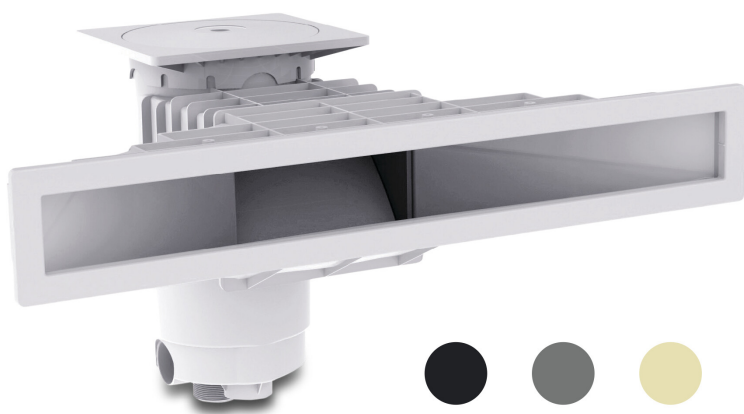

Weltico Skimmer ABS 1 1/2" x 2" female thread sand type A800 Design (7039329)

weltico

TECHNICAL SPECIFICATIONS

Type	A800 Design
Material	ABS/stainless steel
Suitable for	liner and concrete pools
Connection	female thread
Colour	sand
Size	1 1/2" x 2"

DIMENSIONS

A	584 mm
B	443 mm
C	806.6 mm
D	26.6 mm
E	266 mm
F	318 mm
G	753.2 mm
H	73 mm

PRODUCT INFORMATION

Approx. 7 m³/h (at a rate of 1.5 m/s) if connected to the 1 1/2" outlet with a Ø50 pipe
Approx. 10 m³/h (at a rate of 1.5 m/s) if connected to the 2" outlet with a Ø63 pipe