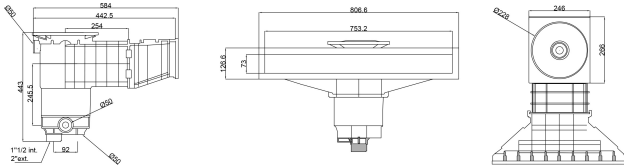

Weltico Skimmer ABS 1 1/2" x 2" female thread sand type A800 Design (7039329)

weltico

TECHNICAL SPECIFICATIONS

Type	A800 Design
Material	ABS/stainless steel
Suitable for	liner and concrete pools
Connection	female thread
Colour	sand
Size	1 1/2" x 2"

DIMENSIONS

A	584 mm
B	443 mm
C	806.6 mm
D	26.6 mm
E	266 mm
F	318 mm
G	753.2 mm
H	73 mm

PRODUCT INFORMATION

Approx. 7 m³/h (at a rate of 1.5 m/s) if connected to the 1 1/2" outlet with a Ø50 pipe
Approx. 10 m³/h (at a rate of 1.5 m/s) if connected to the 2" outlet with a Ø63 pipe