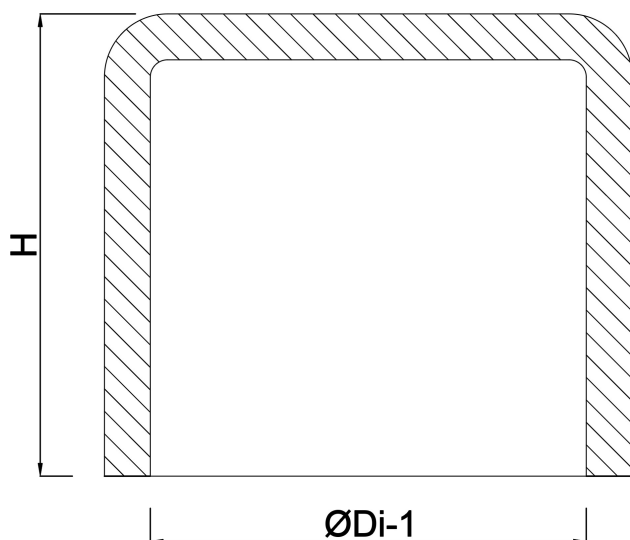

# TECHNICAL SPECIFICATIONS

Colour grey

Material PVC-U

Connection glue socket

Size 63 mm

Pressure 16 bar

## DIMENSIONS

H 50 mm

ØDi-1 63 mm

**Last modified date: 27/05/2026**

Bosta UK Ltd.  
Reflection House  
Olding Road  
Bury St. Edmunds  
Suffolk  
IP33 3TA  
T +44 (0) 1284 716580  
E [enquiries@bosta.co.uk](mailto:enquiries@bosta.co.uk)  
<http://www.bosta.com>