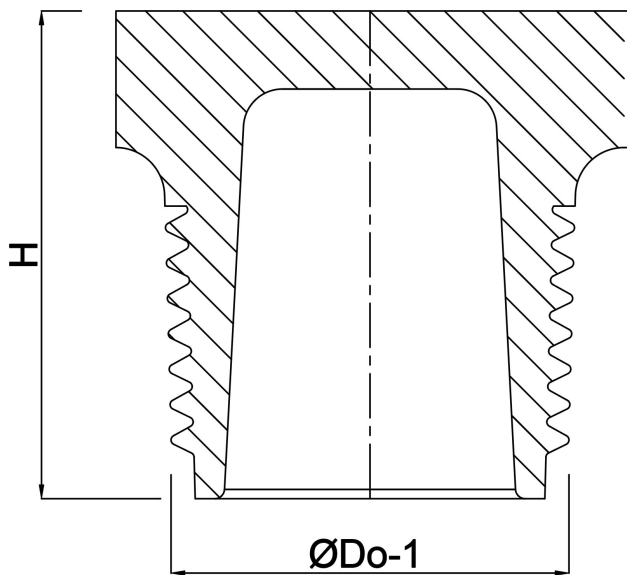

Profec Plug brass 1/4" male thread 10bar (0410332)

TECHNICAL SPECIFICATIONS

Material	brass
Connection	male thread
Pressure	10 bar
Size	1/4"

DIMENSIONS

H	8.7 mm
ØDo-1	1/4 "

Last modified date: 23/05/2026

Bosta UK Ltd.
Reflection House
Olding Road
Bury St. Edmunds
Suffolk
IP33 3TA
T +44 (0) 1284 716580
E enquiries@bosta.co.uk
<http://www.bosta.com>