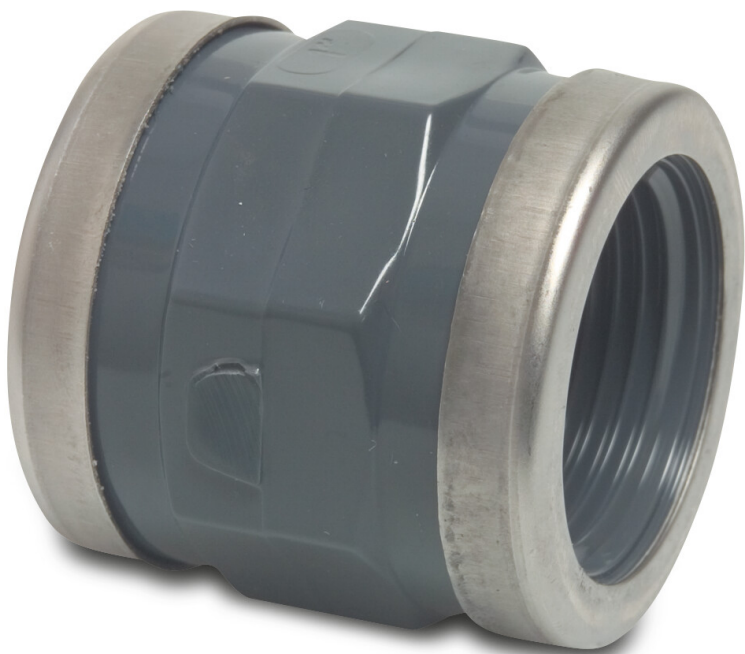

Profec Socket PVC-U 2" female thread 16bar grey with stainless steel ring type reinforced (0100726)

TECHNICAL SPECIFICATIONS

Colour	grey
Type	reinforced
Material	PVC-U
Feature	with stainless steel ring
Connection	female thread
Pressure	16 bar
Size	2"

DIMENSIONS

L	65 mm
ØDi-1	2 "
ØDi-2	2 "

Last modified date: 14/03/2026

Bosta UK Ltd.
Reflection House
Olding Road
Bury St. Edmunds
Suffolk
IP33 3TA
T +44 (0) 1284 716580
E enquiries@bosta.co.uk
<http://www.bosta.com>