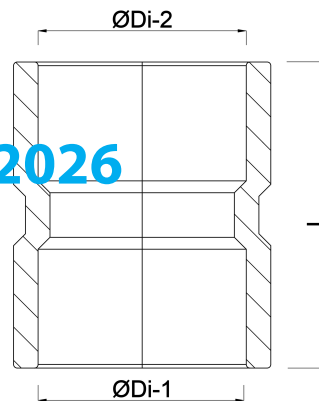

**Profec Transition socket PVC-U
32 mm x 1" glue socket x
imperial glue socket 16bar
grey (0169903)**

TECHNICAL SPECIFICATIONS

Colour	grey
Material	PVC-U
Connection	glue socket x imperial glue socket
Pressure	16 bar
Size	32 mm x 1"

DIMENSIONS

L	47 mm
P-1	22.5 mm
P-2	22.5 mm
ØDi-1	32 mm
ØDi-2	1"

Last modified date: 13/03/2026

Bosta UK Ltd.
Reflection House
Olding Road

Bury St. Edmunds
Suffolk
IP33 3TA
T +44 (0) 1284 716580
E enquiries@bosta.co.uk
<http://www.bosta.com>