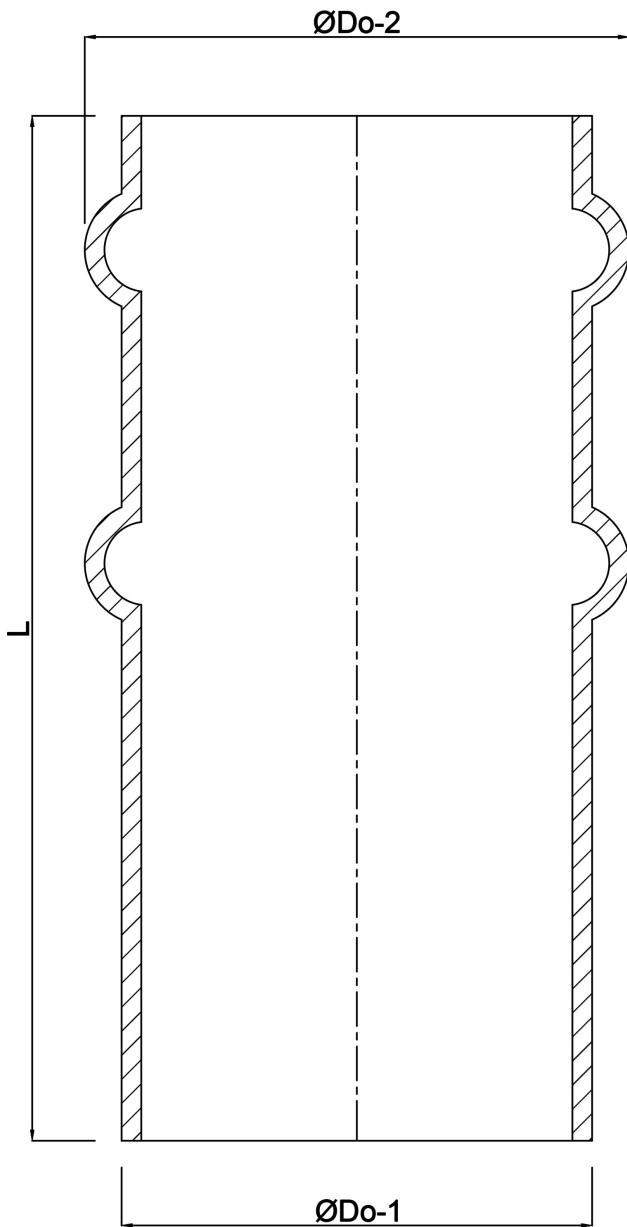

**Hose tail steel 133 mm x 137
mm x 2 mm butt welding x
hose tail black (0200704)**

TECHNICAL SPECIFICATIONS

| | |
|----------------|--------------------------|
| Colour | black |
| Material | steel |
| Connection | butt welding x hose tail |
| Wall thickness | 2 mm |
| Size | 133 mm x 137 mm |

DIMENSIONS

| | |
|-------|--------|
| L | 200 mm |
| Nq-2 | 2 |
| ØDo-1 | 133 mm |
| ØDo-2 | 137 mm |

Last modified date: 25/05/2026

Bosta UK Ltd.
Reflection House
Olding Road
Bury St. Edmunds
Suffolk
IP33 3TA
T +44 (0) 1284 716580