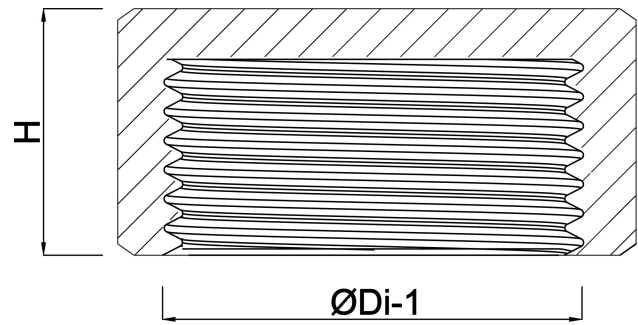

Cap PP 1 1/2" female thread 10bar grey (0330164)

TECHNICAL SPECIFICATIONS

Colour	grey
Material	PP
Connection	female thread
Pressure	10 bar
Max. temp.	80 °C
Size	1 1/2"

DIMENSIONS

F-1	20 mm
H	30 mm
K-1	58 mm
ØDi-1	1 1/2 "
ØDo-1	64 mm