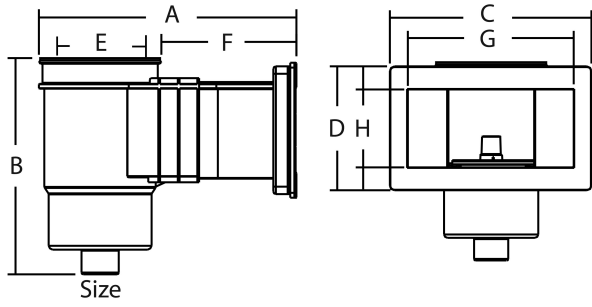

**High waterline skimmer wide
ABS/stainless steel 50/63 mm
glue socket white rectangular
type with brass M6 thread
(7016533)**

TECHNICAL SPECIFICATIONS

Colour	white
Type	with brass M6 thread
Material	ABS/stainless steel
Suitable for	liner pools
Connection	glue socket
Model	rectangular
Size	50/63 mm

DIMENSIONS

A	560 mm
B	410 mm
C	408 mm
D	140 mm
E	245 mm
F	310 mm
G	359 mm
H	76 mm

Last modified date: 25/05/2026

Bosta UK Ltd.
Reflection House
Olding Road
Bury St. Edmunds
Suffolk
IP33 3TA
T +44 (0) 1284 716580
E enquiries@bosta.co.uk
<http://www.bosta.com>