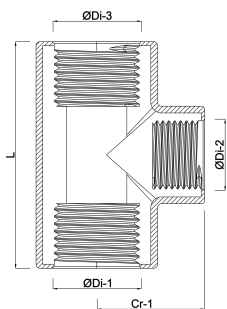

T-piece 90° PP 1" female thread 10bar beige (0330410)

TECHNICAL SPECIFICATIONS

Colour	beige
Material	PP
Connection	female thread
Pressure	10 bar
Size	1"

DIMENSIONS

Cr-1	38 mm
L	76 mm
ØDi-1	1"
ØDi-2	1"
ØDi-3	1"
β	90°