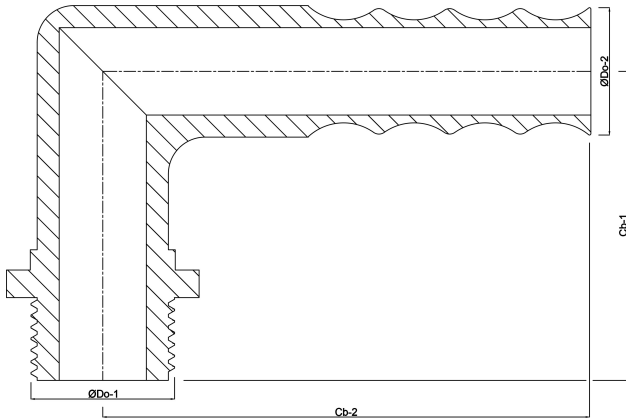

**Hose tail elbow 90° nylon 1/4"
x 8 mm male thread x hose tail
10bar grey (0440192)**

TECHNICAL SPECIFICATIONS

Colour	grey
Material	nylon
Connection	male thread x hose tail
Max. temperature	80 °C
Pressure	10 bar
Size	1/4" x 8 mm

DIMENSIONS

Cb-1	27.5 mm
Cb-2	33 mm
ØDo-1	1/4 "
ØDo-2	8 mm
β	90 °

Last modified date: 23/05/2026

Bosta UK Ltd.
Reflection House
Olding Road
Bury St. Edmunds
Suffolk
IP33 3TA
T +44 (0) 1284 716580
E enquiries@bosta.co.uk
<http://www.bosta.com>