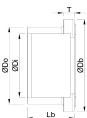

VDL Stub flange PVC-U 250 mm glue socket DN225 grey (7002889)

V-L Van de Lande

TECHNICAL SPECIFICATIONS

Colour	grey
Material	PVC-U
Size	250 mm
Connection	glue socket
Packaging	4 pcs
DN	225
Outer ø	274 mm
Thickness	23 mm

DIMENSIONS

Db	274 mm
Lb	138 mm
T	23 mm
ØDi-1	250 mm
ØDo-1	303 mm

Last modified date: 14/03/2026

Bosta UK Ltd.
Reflection House
Olding Road
Bury St. Edmunds
Suffolk
IP33 3TA
T +44 (0) 1284 716580
E enquiries@bosta.co.uk
<http://www.bosta.com>