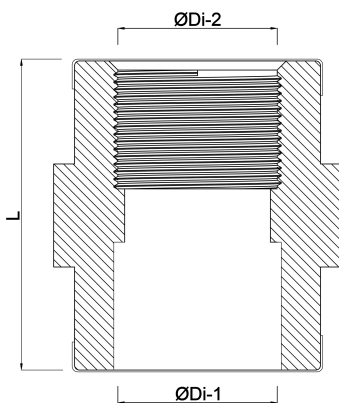

**Profec Adaptor socket PVC-U
50 mm x 1 1/2" glue socket x
female thread 16bar grey with
stainless steel ring type
reinforced (0110512)**

TECHNICAL SPECIFICATIONS

| | |
|------------|-----------------------------|
| Colour | grey |
| Type | reinforced |
| Material | PVC-U |
| Feature | with stainless steel ring |
| Connection | glue socket x female thread |
| Size | 50 mm x 1 1/2" |
| Pressure | 16 bar |

DIMENSIONS

| | |
|-------|---------|
| L | 55 mm |
| ØDi-1 | 50 mm |
| ØDi-2 | 1 1/2 " |

Last modified date: 13/03/2026

Bosta UK Ltd.
Reflection House
Olding Road
Bury St. Edmunds
Suffolk
IP33 3TA
T +44 (0) 1284 716580
E enquiries@bosta.co.uk
<http://www.bosta.com>