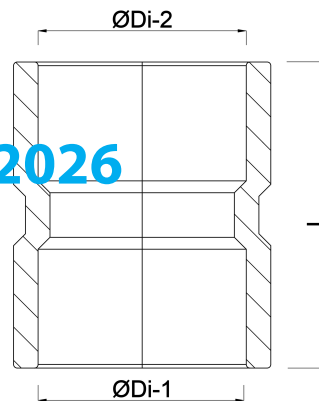

**Profec Transition socket PVC-U
25 mm x 3/4" glue socket x
imperial glue socket 16bar
grey (0169902)**

TECHNICAL SPECIFICATIONS

Colour	grey
Material	PVC-U
Connection	glue socket x imperial glue socket
Pressure	16 bar
Size	25 mm x 3/4"

DIMENSIONS

L	40.5 mm
P-1	19.75 mm
P-2	19.75 mm
ØDi-1	25 mm
ØDi-2	3/4 "

Last modified date: 13/03/2026

Bosta UK Ltd.
Reflection House
Olding Road

Bury St. Edmunds
Suffolk
IP33 3TA
T +44 (0) 1284 716580
E enquiries@bosta.co.uk
<http://www.bosta.com>