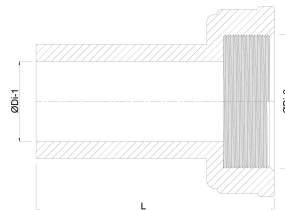

**VDL 2/3 union coupler PVC-U
32 mm x 1" glue socket x
female threaded nut 10bar
grey (0110031)**

V-L Van de Lande

TECHNICAL SPECIFICATIONS

Colour	grey
Material	PVC-U
Material seal	EPDM
Connection	glue socket x female threaded nut
Size	32 mm x 1"
Length	64 mm
Pressure	10 bar

DIMENSIONS

Mold	hand formed
L	61 mm
ØDi-1	32 mm
ØDi-2	1"
Hi-1	29 mm

Last modified date: 01/10/2025

Bosta UK Ltd.
Reflection House
Olding Road
Bury St. Edmunds
Suffolk
IP33 3TA
T +44 (0) 1284 716580
E enquiries@bosta.co.uk
<http://www.bosta.com>