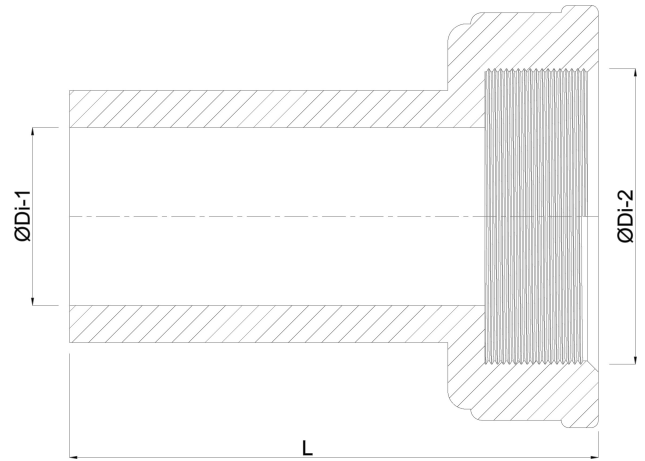

**VDL 2/3 union coupler PVC-U  
32 mm x 1" glue socket x  
female threaded nut 10bar  
grey (0110031)**

**V-L Van de Lande**

# TECHNICAL SPECIFICATIONS

Colour	grey
Material	PVC-U
Material seal	EPDM
Connection	glue socket x female threaded nut
Size	32 mm x 1"
Length	64 mm
Pressure	10 bar

# DIMENSIONS

Hi-1	29 mm
L	61 mm
Mold	hand formed
ØDi-1	32 mm
ØDi-2	1 "

**Last modified date: 22/05/2026**

Bosta UK Ltd.  
Reflection House  
Olding Road  
Bury St. Edmunds  
Suffolk  
IP33 3TA  
T +44 (0) 1284 716580  
E [enquiries@bosta.co.uk](mailto:enquiries@bosta.co.uk)  
<http://www.bosta.com>