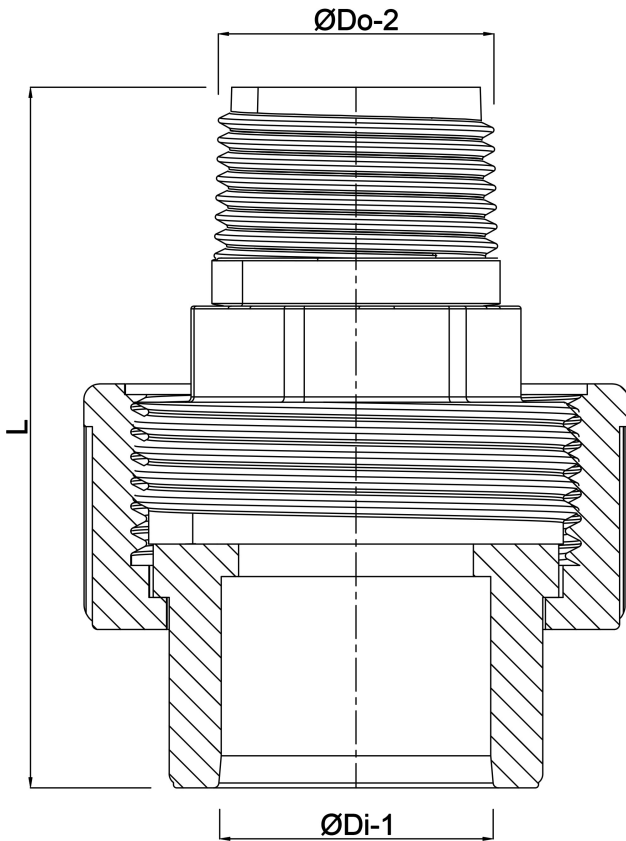

**Profec Union adaptor  
PVC/stainless steel 316 63 mm  
x 2" glue socket x male thread  
10bar grey (0102115)**

# TECHNICAL SPECIFICATIONS

Colour	grey
Material	PVC/stainless steel 316
Material seal	EPDM
Connection	glue socket x male thread
Pressure	10 bar
Size	63 mm x 2"

## DIMENSIONS

L	111.8 mm
ØDi-1	63 mm
ØDo-2	2 "

**Last modified date: 22/05/2026**

Bosta UK Ltd.  
Reflection House  
Olding Road  
Bury St. Edmunds  
Suffolk  
IP33 3TA  
T +44 (0) 1284 716580  
E [enquiries@bosta.co.uk](mailto:enquiries@bosta.co.uk)  
<http://www.bosta.com>