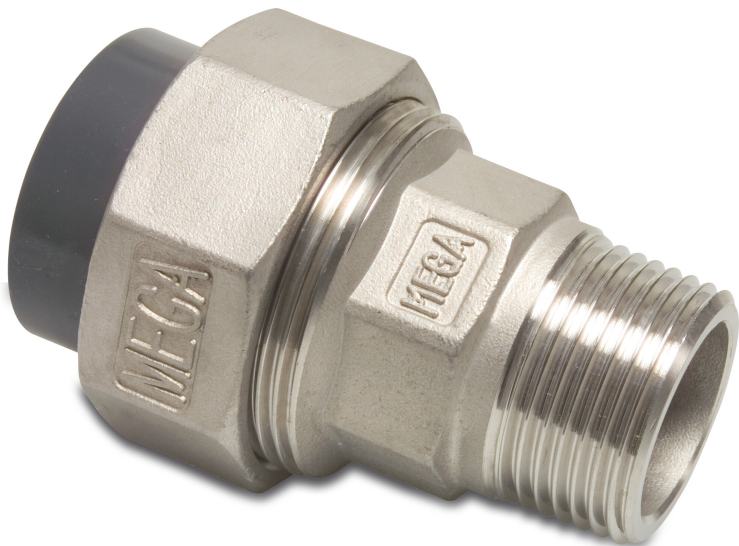

**Profec Union adaptor  
PVC/stainless steel 316 63 mm  
x 2" glue socket x male thread  
10bar grey (0102115)**

# TECHNICAL SPECIFICATIONS

Colour	grey
Material	PVC/stainless steel 316
Material seal	EPDM
Connection	glue socket x male thread
Pressure	10 bar
Size	63 mm x 2"