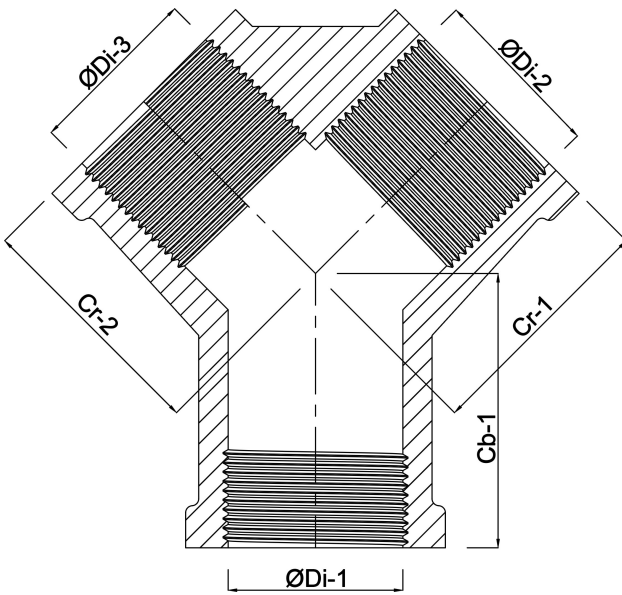

Profec Y-piece brass 3/8" female thread 30bar (0420510)

TECHNICAL SPECIFICATIONS

Material	brass
Connection	female thread
Max. temperature	120 °C
Pressure	30 bar
Max. temp.	120 °C
Size	3/8"

DIMENSIONS

Cb-1	24.3 mm
Cr-1	26.1 mm
Cr-2	26.1 mm
ØDi-1	3/8 "
ØDi-2	3/8 "
ØDi-3	3/8 "