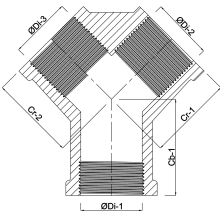

Profec Y-piece brass 3/8" female thread 30bar (0420510)

TECHNICAL SPECIFICATIONS

Material	brass
Connection	female thread
Max. temperature	120 °C
Pressure	30 bar
Max. temp.	120 °C
Size	3/8"

DIMENSIONS

Cb-1	24.3 mm
Cr-1	26.1 mm
Cr-2	26.1 mm
ØDi-1	3/8 "
ØDi-2	3/8 "
ØDi-3	3/8 "