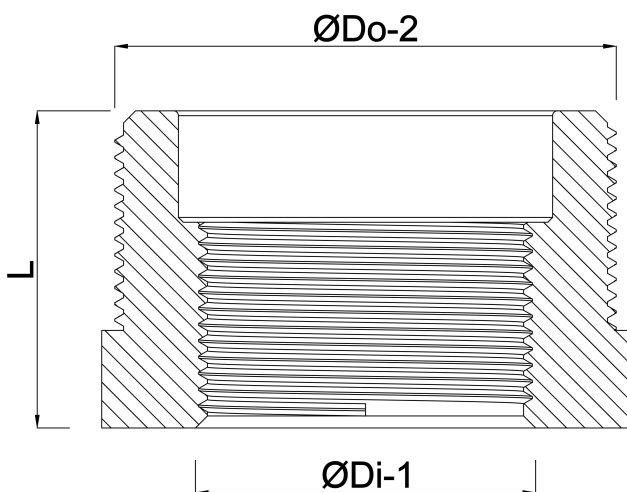

**Profec Nr. 960 Reducer bush
brass 1/2" x 1/4" male thread x
female thread 40bar (0708933)**

TECHNICAL SPECIFICATIONS

Material	brass
Connection	male thread x female thread
Fitting nr.	Nr. 960
Pressure	40 bar
Size	1/2" x 1/4"

DIMENSIONS

L	28 mm
ØDi-1	1/4 "
ØDo-2	1/2 "

Last modified date: 24/05/2026

Bosta UK Ltd.
Reflection House
Olding Road
Bury St. Edmunds
Suffolk
IP33 3TA
T +44 (0) 1284 716580
E enquiries@bosta.co.uk
<http://www.bosta.com>