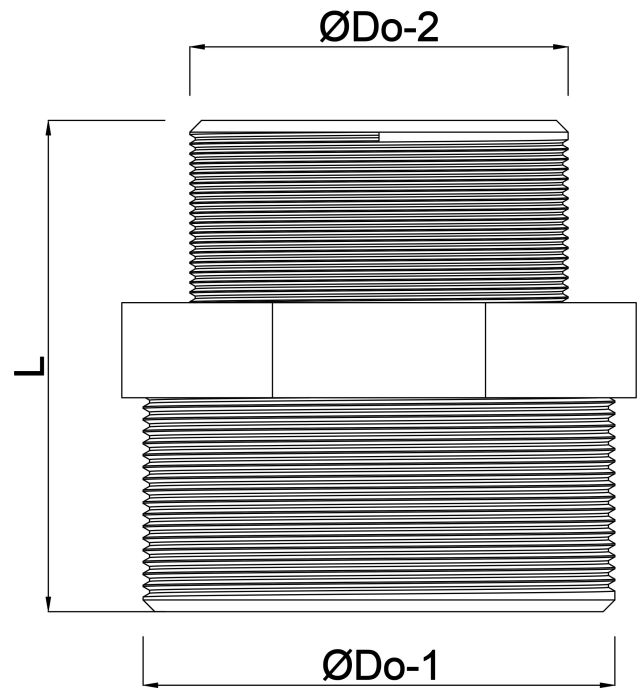

**Profec Reducing nipple
hexagonal PVC-U 1 1/4" x 1"
male thread 10bar grey
(0100177)**

TECHNICAL SPECIFICATIONS

Colour grey

Material PVC-U

Connection male thread

Pressure 10 bar

Size 1 1/4" x 1"

DIMENSIONS

F-1 21 mm

F-2 19 mm

K-1 46 mm

L 60 mm

ØDo-1 1 1/4 "

ØDo-2 1 "

Last modified date: 26/05/2026

Bosta UK Ltd.
Reflection House
Olding Road
Bury St. Edmunds
Suffolk
IP33 3TA
T +44 (0) 1284 716580
E enquiries@bosta.co.uk
<http://www.bosta.com>