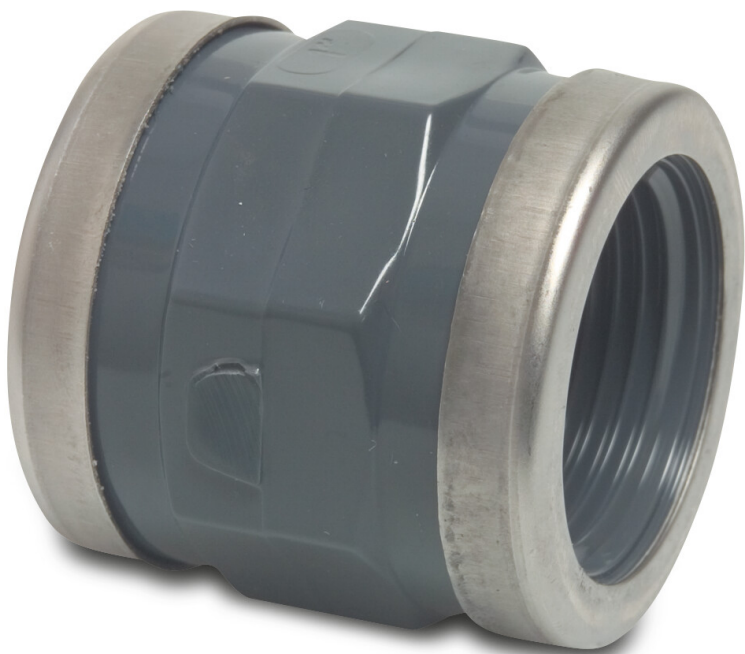

# Profec Socket PVC-U 1" female thread 16bar grey with stainless steel ring type reinforced (0100723)

# TECHNICAL SPECIFICATIONS

Colour	grey
Type	reinforced
Material	PVC-U
Feature	with stainless steel ring
Connection	female thread
Pressure	16 bar
Size	1"