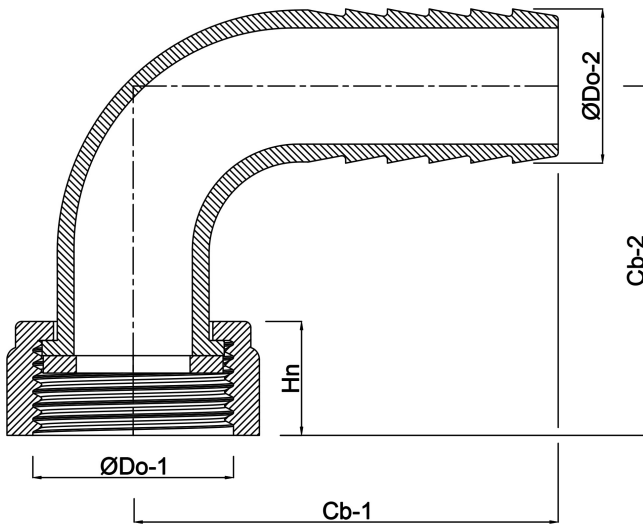

**Profec Hose tail 2/3 union  
adaptor elbow 90° brass 1/2" x  
13 mm female threaded nut x  
hose tail type flat seal  
(0423364)**

# TECHNICAL SPECIFICATIONS

Type	flat seal
Material	brass
Material seal	EPDM
Connection	female threaded nut x hose tail
Max. temperature	120 °C
Max. temp.	120 °C
Size	1/2" x 13 mm

## DIMENSIONS

Cb-1	40 mm
Cb-2	24.7 mm
F-1	10 mm
Hn	8.3 mm
P-1	25 mm
ØDi-1	1/2 "
ØDo-2	13 mm
β	90 °

**Last modified date: 13/03/2026**

Bosta UK Ltd.  
Reflection House  
Olding Road  
Bury St. Edmunds  
Suffolk  
IP33 3TA  
T +44 (0) 1284 716580  
E [enquiries@bosta.co.uk](mailto:enquiries@bosta.co.uk)  
<http://www.bosta.com>