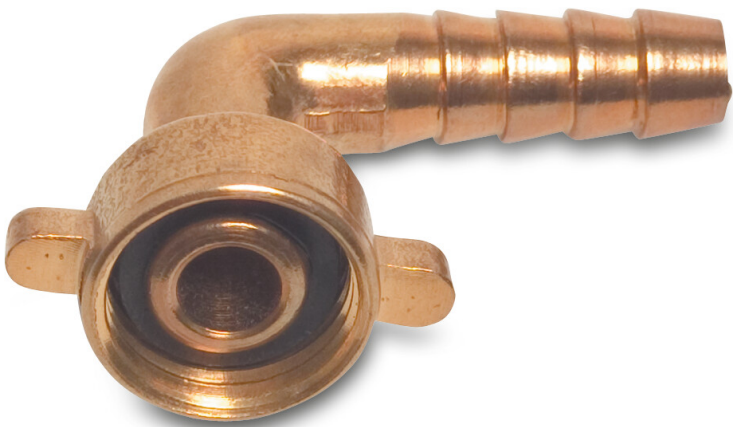

**Profec Hose tail 2/3 union
adaptor elbow 90° brass 1/2" x
13 mm female threaded nut x
hose tail type flat seal
(0423364)**

TECHNICAL SPECIFICATIONS

Type	flat seal
Material	brass
Material seal	EPDM
Connection	female threaded nut x hose tail
Max. temperature	120 °C
Max. temp.	120 °C
Size	1/2" x 13 mm

DIMENSIONS

ØDi-1	1/2 "
ØDo-2	13 mm
F-1	10 mm
Cb-1	40 mm
Cb-2	24.7 mm
P-1	25 mm
Hn	8.3 mm
β	90 °

Last modified date: 02/10/2025

Bosta UK Ltd.
Reflection House
Olding Road
Bury St. Edmunds
Suffolk
IP33 3TA
T +44 (0) 1284 716580
E enquiries@bosta.co.uk
<http://www.bosta.com>