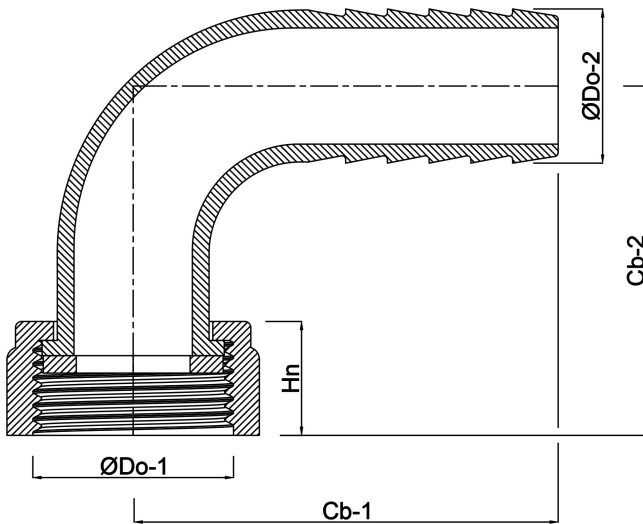

**Profec Hose tail 2/3 union
adaptor elbow 90° brass 1/2" x
13 mm female threaded nut x
hose tail type flat seal
(0423364)**

TECHNICAL SPECIFICATIONS

Type	flat seal
Material	brass
Material seal	EPDM
Connection	female threaded nut x hose tail
Max. temperature	120 °C
Max. temp.	120 °C
Size	1/2" x 13 mm

DIMENSIONS

ØDi-1	1/2 "
ØDo-2	13 mm
F-1	10 mm
Cb-1	40 mm
Cb-2	24.7 mm
P-1	25 mm
Hn	8.3 mm
β	90 °

Last modified date: 02/10/2025

Bosta UK Ltd.
Reflection House
Olding Road
Bury St. Edmunds
Suffolk
IP33 3TA
T +44 (0) 1284 716580
E enquiries@bosta.co.uk
<http://www.bosta.com>