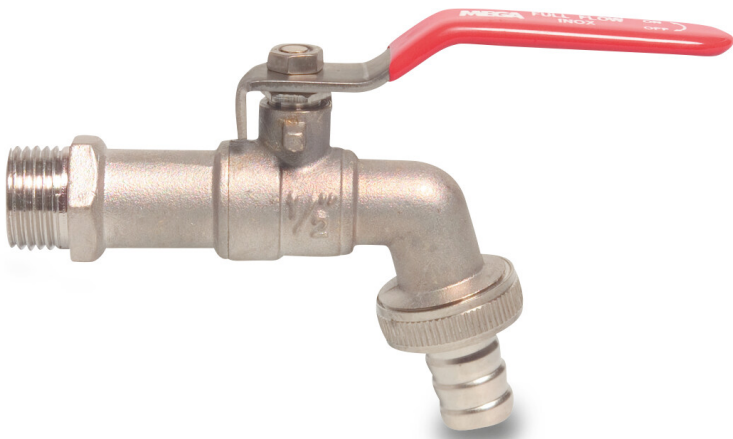

**Profec Bibcock ball valve brass
nickel plated 1/2" x 12 mm
male thread x hose tail 10bar
type 120 (0401295)**

TECHNICAL SPECIFICATIONS

Type	120
Material	brass
Surface treatment	nickel plated
Operation	lever
Colour lever	red
Handle material	stainless steel
Material housing	brass
Material seal	PTFE
Connection	male thread x hose tail
Min. temp.	-20 °C
Pressure	10 bar
Max. temp.	95 °C
Size	1/2" x 12 mm