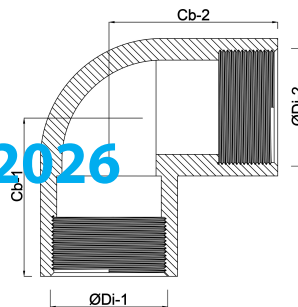

Elbow 90° PP 1 1/2" female thread 10bar grey (0330111)

TECHNICAL SPECIFICATIONS

Colour	grey
Material	PP
Connection	female thread
Pressure	10 bar
Max. temp.	80 °C
Size	1 1/2"

DIMENSIONS

Cb-1	41 mm
Cb-2	41 mm
ØDi-1	1 1/2 "
ØDi-2	1 1/2 "
β	90 °