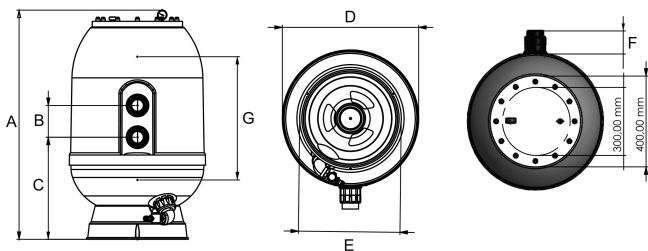

Norsup Sand filter fibreglass reinforced polyester 50 mm glue socket 2,5bar grey type SupraV3 500 SM (7035852)

 **NORSUP** 3 YEARS WARRANTY
5 YEARS VALVE
10 YEARS TANK

TECHNICAL SPECIFICATIONS

| | |
|----------------|---------------------------------|
| Colour | grey |
| Material | fibreglass reinforced polyester |
| Connection | glue socket |
| Pressure | 2,5 bar |
| Max. temp. | 50 °C |
| Type | SupraV3 500 SM |
| Capacity | 10 m ³ /h |
| Size | 50 mm |
| Diameter | 500 mm |
| Weight | 21 kg |
| Sand | 100 kg |
| Filter area | 0.2 m ² |
| Max. pool vol. | 60 m ³ |

DIMENSIONS

| | |
|---|--------|
| A | 946 mm |
| B | 125 mm |

C 455 mm

D 520 mm

E 450 mm

F 90 mm

G 520 mm

PRODUCT INFORMATION

The Norsup filter type Supra is made of sturdy fibreglass reinforced polyester with a weather-resistant gel coat. Due to the 290mm wide opening, sand changes can be carried out without any difficulty. Using the twelve threaded bolts, the transparent cover can be securely screwed to the filter body. The transparent cover helps determine how much dirt is in the filter.