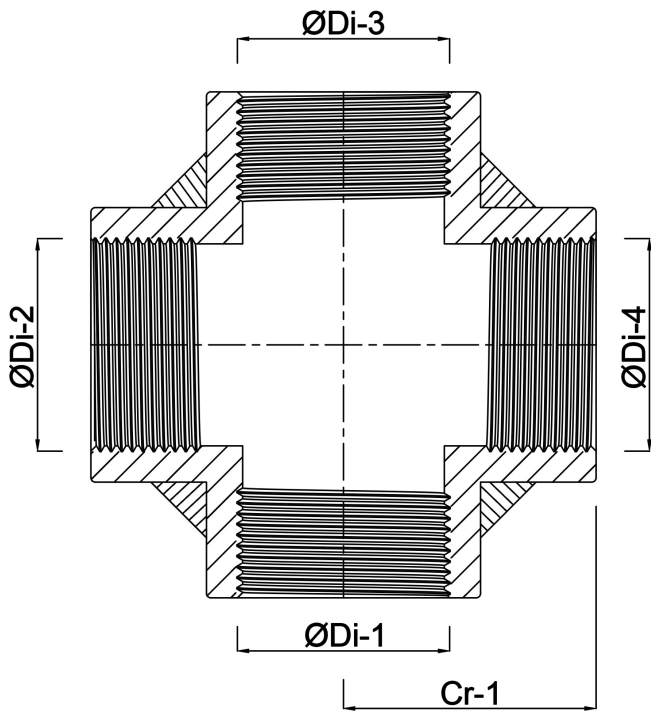

**Profec Nr. 180 Cross-piece
stainless steel 316 1 1/2"
female thread 16bar (0080322)**

TECHNICAL SPECIFICATIONS

Material stainless steel 316

Connection female thread

Fitting nr. Nr. 180

Pressure 16 bar

Max. temp. 100 °C

Size 1 1/2"

DIMENSIONS

Cr-1 44 mm

ØDi-1 1 1/2 "

ØDi-2 1 1/2 "

ØDi-3 1 1/2 "

ØDi-4 1 1/2 "

ØDo-1 54.5 mm

ØDo-2 54.5 mm

ØDo-3 54.5 mm

ØDo-4 54.5 mm

Last modified date: 13/03/2026

Bosta UK Ltd.
Reflection House
Olding Road
Bury St. Edmunds
Suffolk
IP33 3TA
T +44 (0) 1284 716580
E enquiries@bosta.co.uk
<http://www.bosta.com>