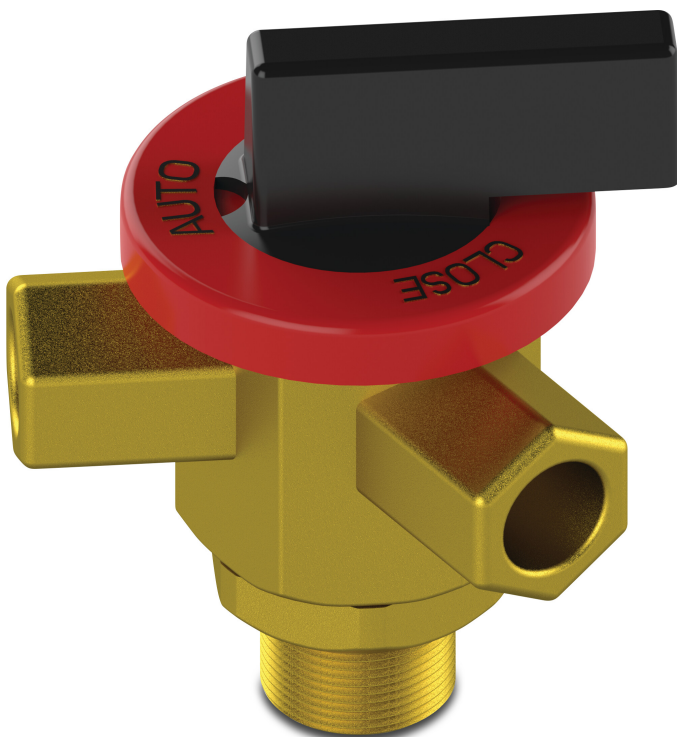

# Azud 3-way ball valve 1/4" female thread (7033313)

**AZUD**

# TECHNICAL SPECIFICATIONS

Operation	lever
Colour lever	black
Connection	female thread
Size	1/4"

**Last modified date: 27/05/2026**

Bosta UK Ltd.  
Reflection House  
Olding Road  
Bury St. Edmunds  
Suffolk  
IP33 3TA  
T +44 (0) 1284 716580  
E [enquiries@bosta.co.uk](mailto:enquiries@bosta.co.uk)  
<http://www.bosta.com>