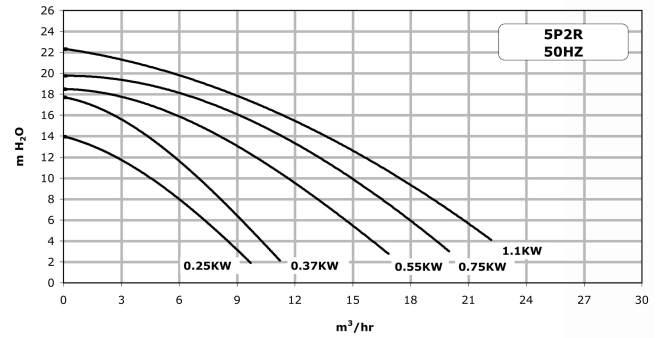

**Sta-Rite Pool pump 1 1/2"
female thread 230VAC black
type P-STR-051 0.5HP
(7032326)**

TECHNICAL SPECIFICATIONS

Colour black
Connection female thread

Width 288 mm

Height 366 mm

Frequency 50 Hz

IP value IPX5

Packaging dimensions L/W/H 640 x 320 x 360 mm

Type P-STR-051

Capacity 8 m³/h

Output Power 0,5 HP

Size 1 1/2"

Length 514 mm

Voltage 230VAC

Weight 14.1 kg

Power 0.37 kW

BEP Capacity 7

BEP Head 8

PRODUCT INFORMATION

The Sta-Rite P-STR pumps are precision moulded of reinforced fibreglass. This lightweight, exceptionally strong, thermoplastic is designed for much higher pressure operation. The P-STR series are suitable for salt water applications up to 0.4% (4 grams per litre) salt concentration. The P-STR has a special motor shaft and all inner parts are made from high grade stainless steel or thermoplastic material.

Features:

- Connection: female thread
- Self-priming diffuser design makes this our fastest priming pool pump
- High head impeller for maximum performance output
- Stainless steel locking clamp for quick and easy servicing
- "See Thru" trap lid
- For salt water applications up to 0,4% salt concentration or 4 grams/liter
- Heavy duty totally enclosed fan cooled motor (TEFC)
- Thermally protected, all single phase motors
- Multiple drain locations for quick winterising