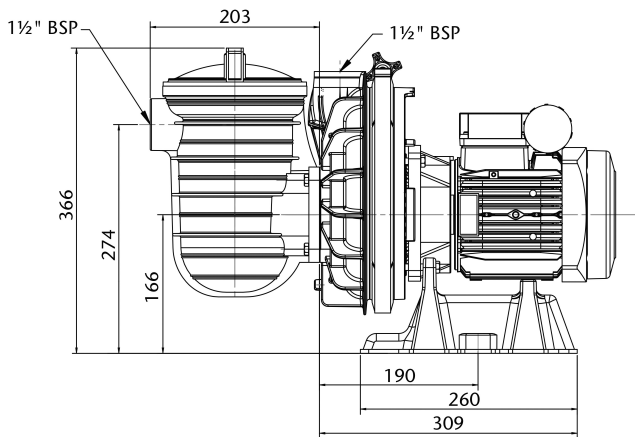

**Sta-Rite Pool pump 1 1/2"
female thread 230VAC black
type P-STR-051 0.5HP
(7032326)**

TECHNICAL SPECIFICATIONS

Colour black
Connection female thread

Width 288 mm

Height 366 mm

Frequency 50 Hz

IP value IPX5

Packaging dimensions L/W/H 640 x 320 x 360 mm

Type P-STR-051

Capacity 8 m³/h

Output Power 0,5 HP

Size 1 1/2"

Length 514 mm

Voltage 230VAC

Weight 14.1 kg

Power 0.37 kW

BEP Capacity 7

BEP Head 8

PRODUCT INFORMATION

The Sta-Rite P-STR pumps are precision moulded of reinforced fibreglass. This lightweight, exceptionally strong, thermoplastic is designed for much higher pressure operation. The P-STR series are suitable for salt water applications up to 0.4% (4 grams per litre) salt concentration. The P-STR has a special motor shaft and all inner parts are made from high grade stainless steel or thermoplastic material.

Features:

- Connection: female thread
- Self-priming diffuser design makes this our fastest priming pool pump
- High head impeller for maximum performance output
- Stainless steel locking clamp for quick and easy servicing
- "See Thru" trap lid
- For salt water applications up to 0,4% salt concentration or 4 grams/liter
- Heavy duty totally enclosed fan cooled motor (TEFC)
- Thermally protected, all single phase motors
- Multiple drain locations for quick winterising