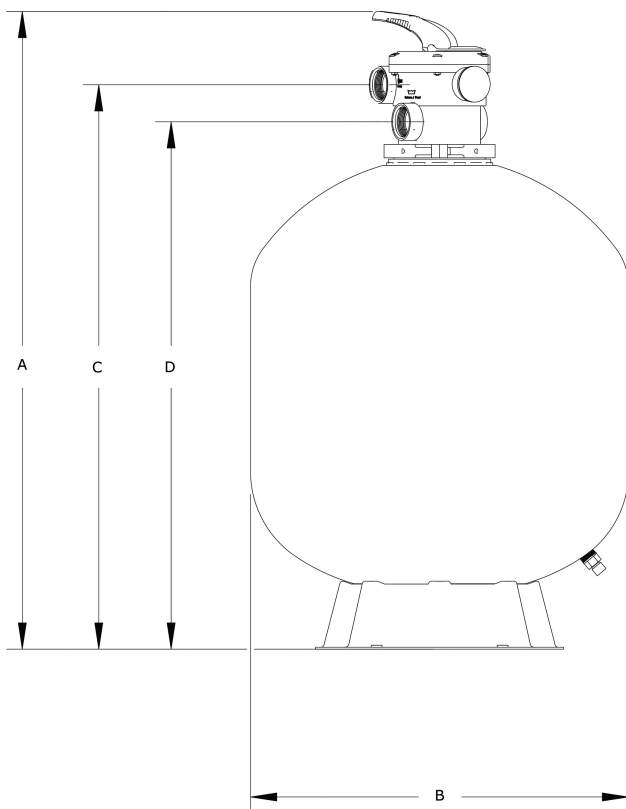

**Sand filter PP 50 mm / 1 1/2"  
female thread 3,75bar beige  
type T450 (7043245)**

# TECHNICAL SPECIFICATIONS

Colour	beige
Material	PP
Connection	female thread
Pressure	3,75 bar
Max. temp.	43 °C
Type	T450
Capacity	6 m <sup>3</sup> /h
Size	50 mm / 1 1/2"
Diameter	450 mm
Weight	9 kg
Sand	75 kg
Filter area	0.16 m <sup>2</sup>
Max. pool vol.	30 m <sup>3</sup>

## DIMENSIONS

A	770 mm
B	18 "

B 18 " inch

B 450 mm

C 660 mm

D 600 mm