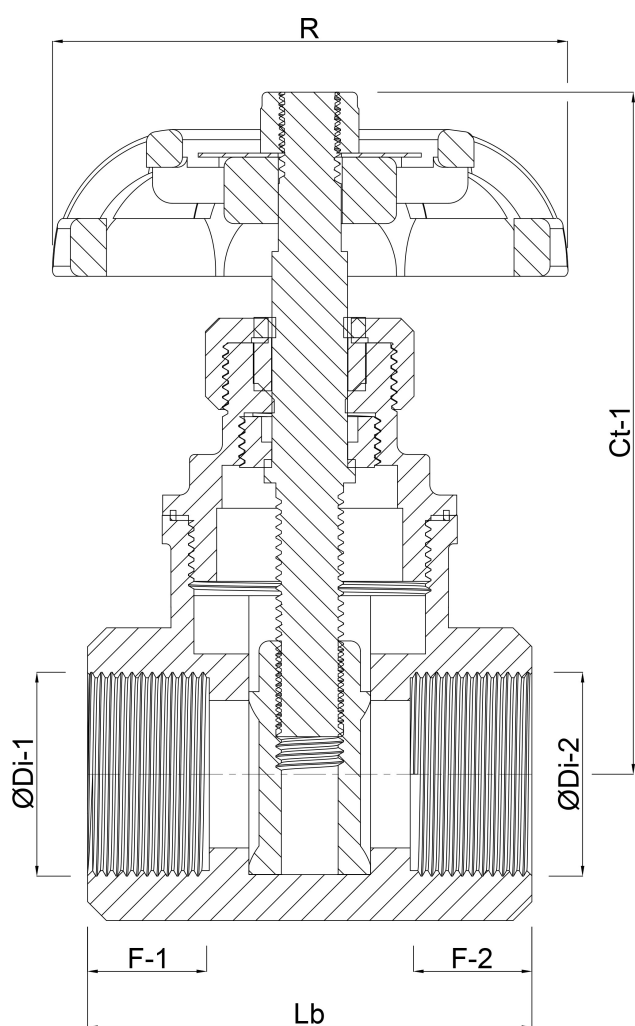

# Profec Gate valve bronze 3" female thread 16bar DN80 (7031900)

# TECHNICAL SPECIFICATIONS

Material bronze

Operation handwheel

Colour lever red

Handle material aluminium

Material valve bronze

Material spindle brass

Material housing bronze

Material seal EPDM

Connection female thread

Max. temperature 80 °C

Pressure 16 bar

Size 3"

Length 80 mm

DN 80

## DIMENSIONS

Ct-1 200 mm

F-1 16 mm

F-2 16 mm

Lb 80 mm

R 100 mm

ØDi-1 3 "

ØDi-2 3 "