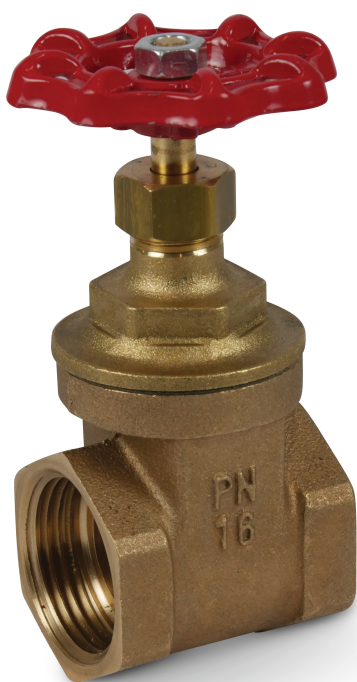

# Profec Gate valve bronze 3" female thread 16bar DN80 (7031900)

# TECHNICAL SPECIFICATIONS

Material bronze

Operation handwheel

Colour lever red

Handle material aluminium

Material valve bronze

Material spindle brass

Material housing bronze

Material seal EPDM

Connection female thread

Max. temperature 80 °C

Pressure 16 bar

Size 3"

Length 80 mm

DN 80

## DIMENSIONS

Ct-1 200 mm

F-1 16 mm

F-2 16 mm

Lb 80 mm

R 100 mm

ØDi-1 3 "

ØDi-2 3 "