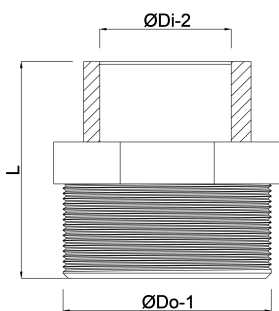

**Profec Reducing nipple PVC-U
3/4" x 1/2" male thread x
female thread 10bar grey with
stainless steel ring type
reinforced (0100320)**

TECHNICAL SPECIFICATIONS

Colour	grey
Type	reinforced
Material	PVC-U
Feature	with stainless steel ring
Connection	male thread x female thread
Pressure	10 bar
Size	3/4" x 1/2"

DIMENSIONS

K-1	32 mm
L	39 mm
ØDi-2	1/2 "
ØDo-1	3/4 "

Last modified date: 13/03/2026

Bosta UK Ltd.
Reflection House
Olding Road
Bury St. Edmunds
Suffolk
IP33 3TA
T +44 (0) 1284 716580
E enquiries@bosta.co.uk
<http://www.bosta.com>