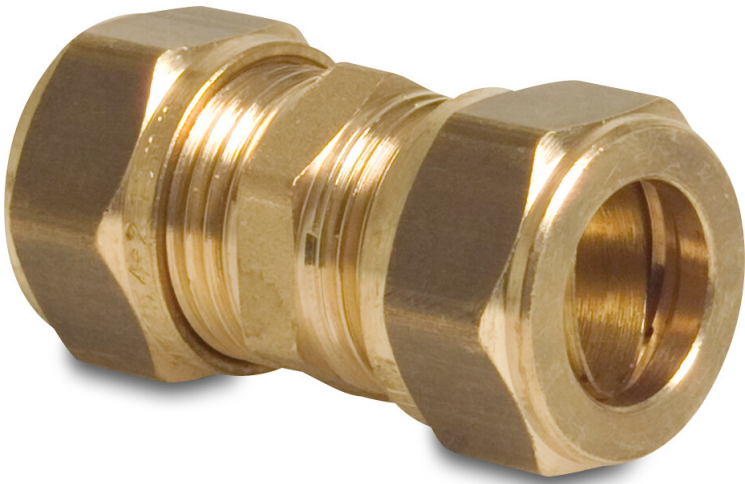

# Bonfix Socket brass 10 mm compression KIWA/GASTEC (0715701)

 **bonfix**<sup>®</sup>  
the fitting factory

# TECHNICAL SPECIFICATIONS

Material	brass
Approval	KIWA/GASTEC
Connection	compression
Size	10 mm

**Last modified date: 24/05/2026**

Bosta UK Ltd.  
Reflection House  
Olding Road  
Bury St. Edmunds  
Suffolk  
IP33 3TA  
T +44 (0) 1284 716580  
E [enquiries@bosta.co.uk](mailto:enquiries@bosta.co.uk)  
<http://www.bosta.com>