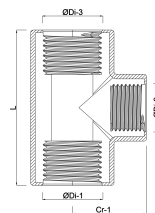

T-piece 90° PP 1" female thread 10bar grey (0330124)

TECHNICAL SPECIFICATIONS

Colour	grey
Material	PP
Connection	female thread
Pressure	10 bar
Max. temp.	80 °C
Size	1"

DIMENSIONS

Cr-1	30.75 mm
L	79 mm
ØDi-1	1 "
ØDi-2	1 "
ØDi-3	1 "
β	90 °