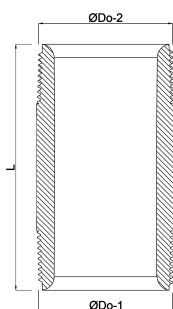

**Profec Nr. 23 Pipe nipple brass
1/2" male thread 40bar 80 mm
(0701813)**

TECHNICAL SPECIFICATIONS

Material	brass
Connection	male thread
Fitting nr.	Nr. 23
Pressure	40 bar
Size	1/2"
Length	80 mm

DIMENSIONS

F-1	15 mm
F-2	15 mm
L	80 mm
ØDo-1	1/2 "
ØDo-2	1/2 "

Last modified date: 13/03/2026

Bosta UK Ltd.
Reflection House
Olding Road
Bury St. Edmunds
Suffolk
IP33 3TA
T +44 (0) 1284 716580
E enquiries@bosta.co.uk
<http://www.bosta.com>