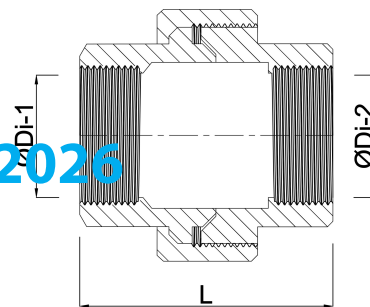

# Profec Union coupler PVC-U 1" female thread 10bar grey (7002141)

# TECHNICAL SPECIFICATIONS

Colour	grey
Material	PVC-U
Connection	female thread
Pressure	10 bar
Size	1"

## DIMENSIONS

K-1	41 mm
K-2	41 mm
Kn	65 mm
L	63 mm
ØDi-1	1 "
ØDi-2	1 "

Last modified date: 14/03/2026

Bosta UK Ltd.  
Reflection House  
Olding Road  
Bury St. Edmunds  
Suffolk  
IP33 3TA  
T +44 (0) 1284 716580  
E [enquiries@bosta.co.uk](mailto:enquiries@bosta.co.uk)  
<http://www.bosta.com>