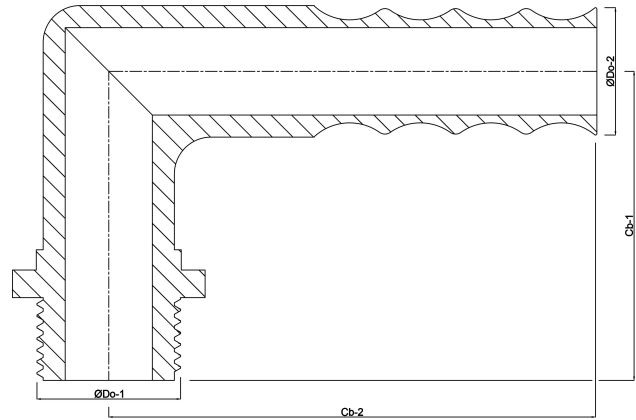

**Hose tail elbow 90° PP 3/4" x 25  
mm male thread x hose tail  
6bar grey (0330257)**

# TECHNICAL SPECIFICATIONS

Colour	grey
Material	PP
Connection	male thread x hose tail
Pressure	6 bar
Max. temp.	80 °C
Size	3/4" x 25 mm

# DIMENSIONS

Cb-1	64 mm
Cb-2	78 mm
ØDo-1	3/4 "
ØDo-2	25 mm
β	90 °

**Last modified date: 23/05/2026**

Bosta UK Ltd.  
Reflection House  
Olding Road  
Bury St. Edmunds  
Suffolk  
IP33 3TA  
T +44 (0) 1284 716580  
E [enquiries@bosta.co.uk](mailto:enquiries@bosta.co.uk)  
<http://www.bosta.com>