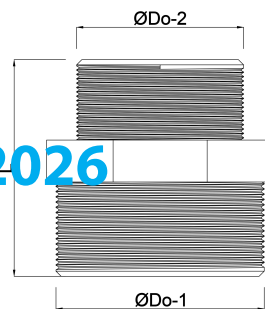

**Profec Reducing nipple
hexagonal PVC-U 1" x 3/4"
male thread 10bar grey
(0100174)**

TECHNICAL SPECIFICATIONS

Colour	grey
Material	PVC-U
Connection	male thread
Pressure	10 bar
Size	1" x 3/4"

DIMENSIONS

F-1	19 mm
F-2	16 mm
K-1	36 mm
L	54 mm
ØDo-1	1 "
ØDo-2	3/4 "