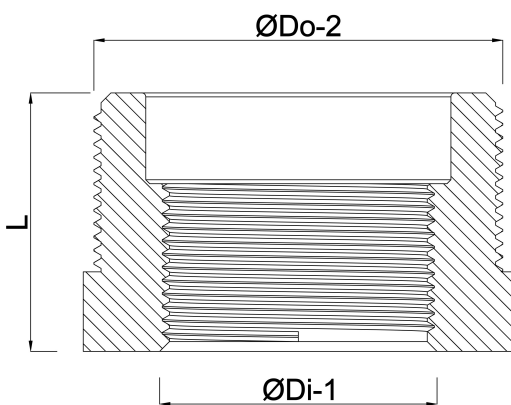

**Profec Nr. 241 Reducer bush  
brass 3" x 1" male thread x  
female thread 40bar (0708857)**

# TECHNICAL SPECIFICATIONS

Material	brass
Connection	male thread x female thread
Fitting nr.	Nr. 241
Size	3" x 1"
Max. temperature	80 °C
Pressure	40 bar
Max. temp.	80 °C

## DIMENSIONS

L	40.5 mm
ØDi-1	1 "
ØDo-2	3 "

**Last modified date: 13/03/2026**

Bosta UK Ltd.  
Reflection House  
Olding Road  
Bury St. Edmunds  
Suffolk  
IP33 3TA  
T +44 (0) 1284 716580  
E [enquiries@bosta.co.uk](mailto:enquiries@bosta.co.uk)  
<http://www.bosta.com>