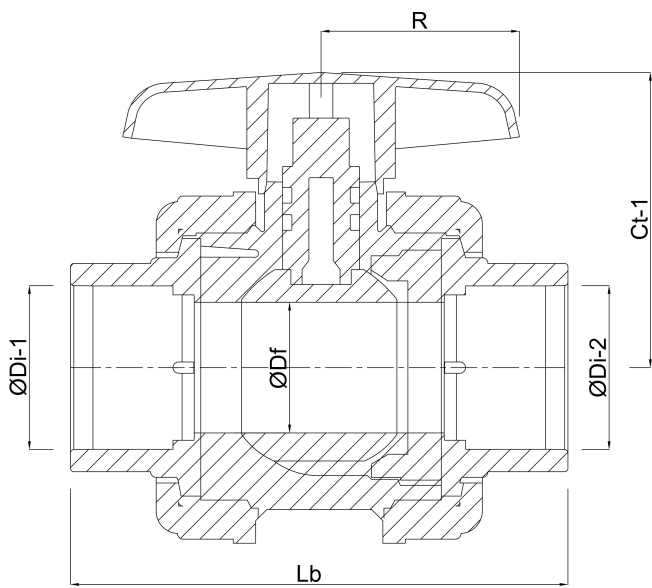

Profec Ball valve PVC-U 1 1/2" imperial glue socket 16bar grey type Safe 541 (7036313)

TECHNICAL SPECIFICATIONS

Colour grey

Type Safe 541

Material PVC-U

Operation lever

Colour lever red

Handle material PVC-U

Housing construction 3-part

Ball material PVC-U

Material housing PVC-U

Material seal PE/EPDM

Connection imperial glue socket

Temperature range 10°C - 60°C

Size 1 1/2"

Pressure 16 bar

DIMENSIONS

Ct-1 104 mm

Lb 167 mm

R 105 mm

ØDf 52 mm

ØDi-1 1 1/2 "

ØDi-2 1 1/2 "

Last modified date: 11/03/2026