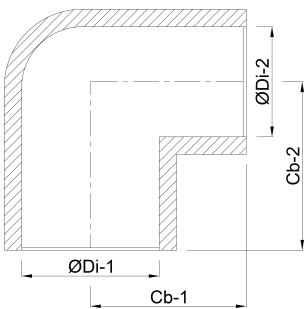

Elbow 90° PVC-U 20 mm glue socket 16bar grey (0160106)

TECHNICAL SPECIFICATIONS

Colour	grey
Material	PVC-U
Connection	glue socket
Size	20 mm
Pressure	16 bar

DIMENSIONS

Cb-1	37 mm
Cb-2	37 mm
Mold	injection moulded
ØDi-1	20 mm
ØDi-2	20 mm
β	90 °