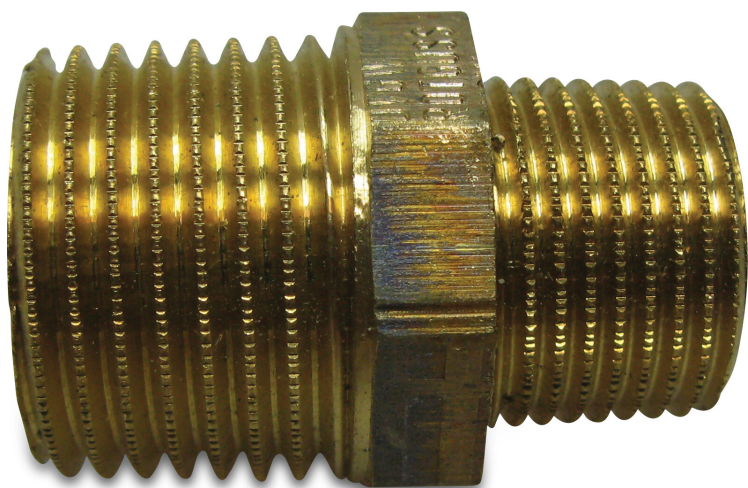

**Nr. 245 Reducing nipple
bronze 1 1/4" x 1" male thread
25bar (0720333)**

TECHNICAL SPECIFICATIONS

Material	bronze
Connection	male thread
Fitting nr.	Nr. 245
Size	1 1/4" x 1"
Pressure	25 bar

Last modified date: 08/03/2026